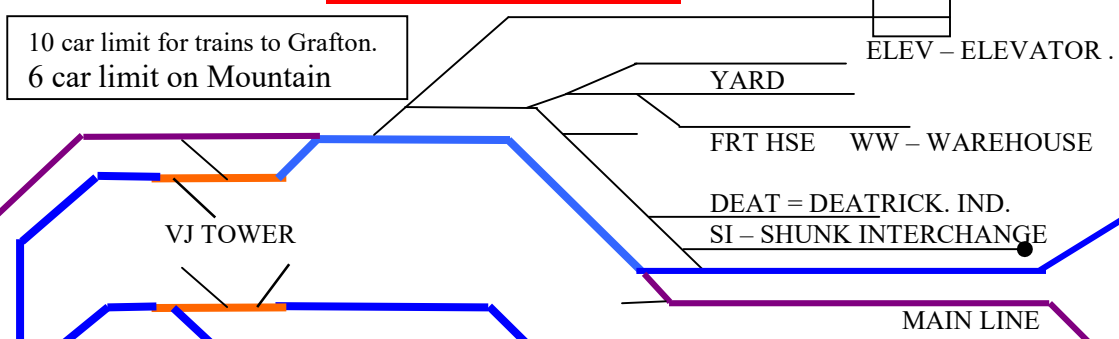

B&O Lost Division – Mountain Branch

MT – MEGANTOWN

EI – ERIE INTERCHANGE

S - SMITH

JONESVILLE

VD - VAN DOREN

POWERHOUSE SIDING

GRAFTON YARD