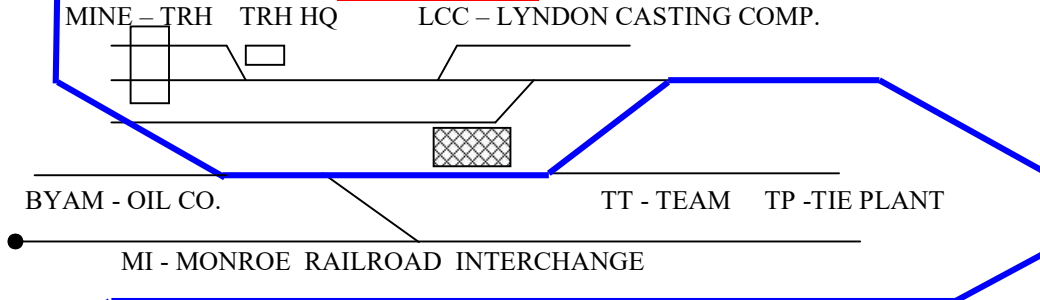

B&O Lost Division – Mountain Branch

MT – MEGANTOWN

EI – ERIE INTERCHANGE

S - SMITH

JONESVILLE

VD - VAN DOREN

POWERHOUSE SIDING

GRAFTON YARD